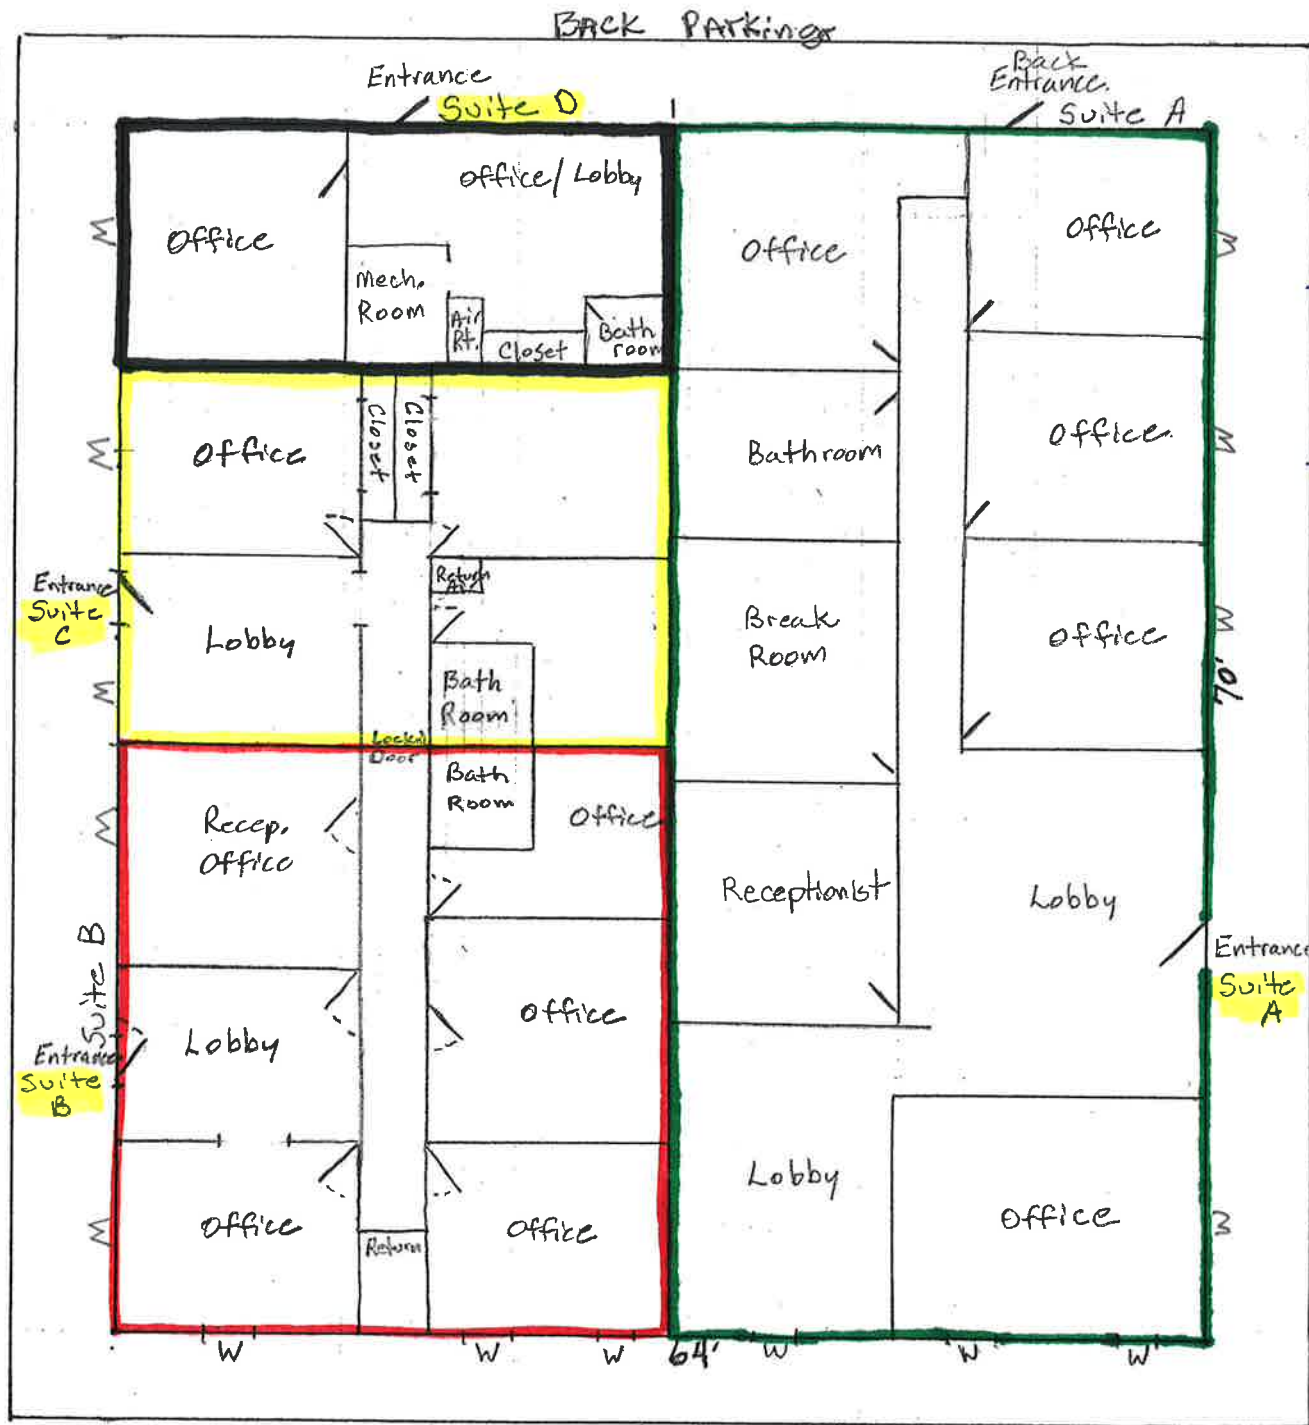

Parking

Suite A 32x70 = 2240 #  
Suite B 32x34 = 1088 #  
Suite C 22x32 = 704 #  
Suite D 14x32 = 448 #

Side Parking

Front OLYMPIA DR.