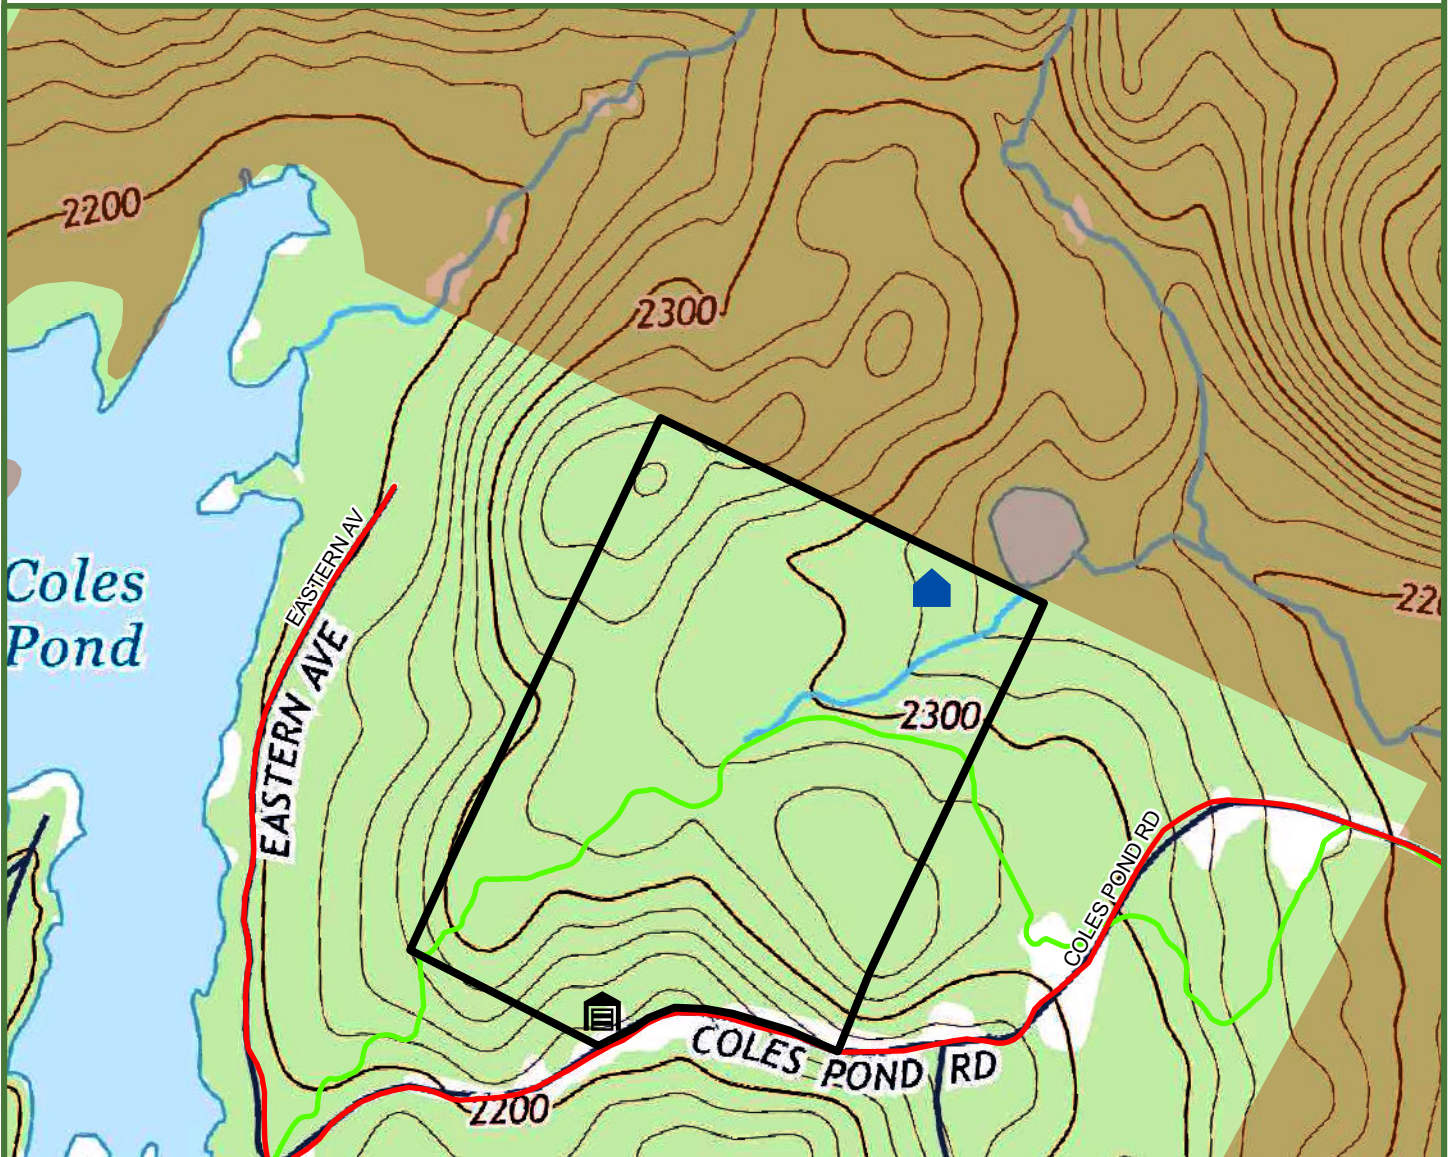

# Wild Woods Sugarbush Operation

108 Acres

Walden, Caledonia County, Vermont

**Fountains  
Land**  
AN F&W COMPANY

## Legend

-  Wild Woods Sugarbush Operation
-  Town Roads
-  VAST Trails
-  Sugar House
-  Pump House
-  VT - Conserved Land
-  VT - Public Land
-  Town Lines

**This is Not A Survey**

Map produced from the best available information including VCGI town tax maps polygon, hand held GPS data, aerial photography and reference information obtained from publicly available GIS sources. Boundary lines portrayed on this map are approximate and could be different than the actual location of boundaries found in the field. Map is not a survey.